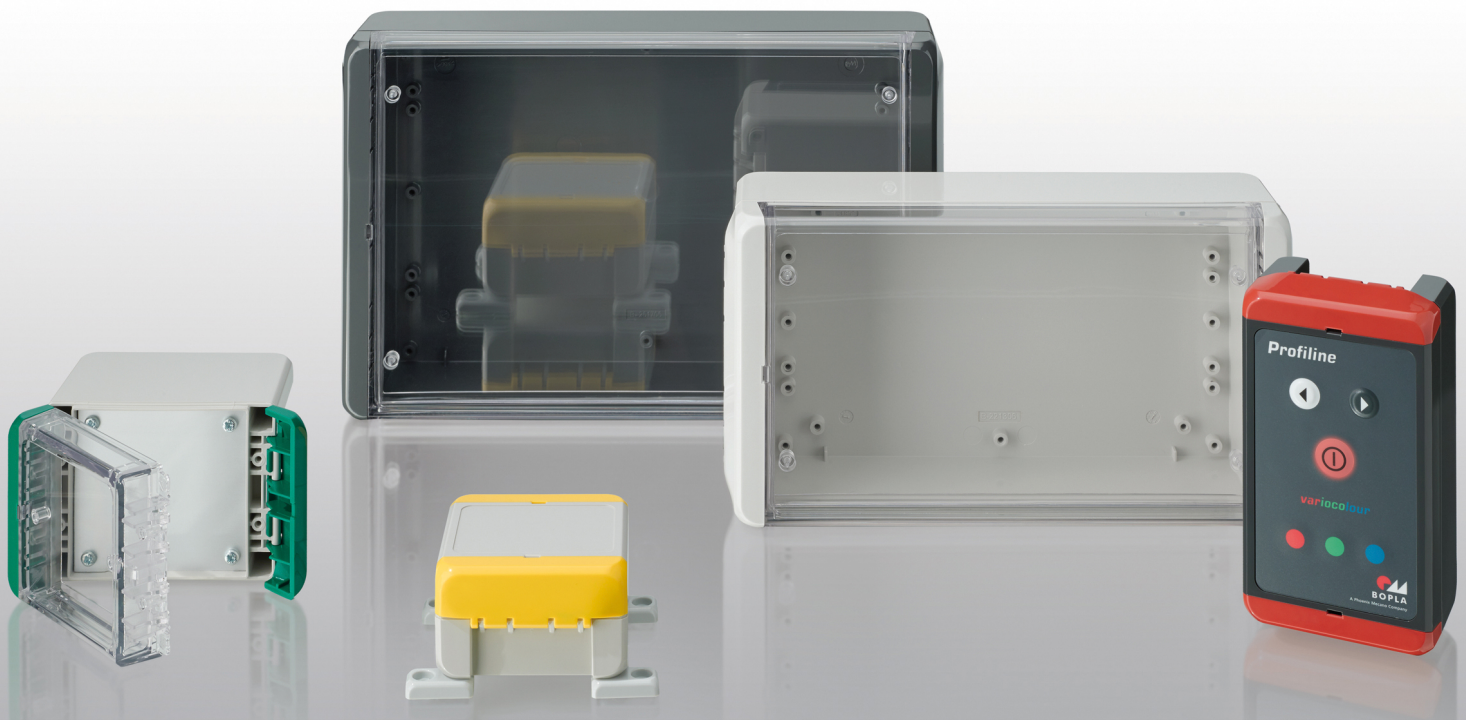

Bocube

Detailed product information can be found on www.bopla.de

- Patented, innovative, hinged quick-release catch technology without screws: open with a screwdriver, close by hand
- 23 sizes, 138 standard combinations possible
- 2 material types: ABS or PC UL 94 V0, flame-resistant and self-extinguishing
- PC material is suitable for outdoor use due to its f1-listing according to UL 746C
- Captive lid with membrane keypad area, available in 2 variants: grey or crystal-clear
- Elegant design, hinged quick-release catches available in different colours
- Excellent recyclability because of mono-material plastics without injection-moulded metal parts

Unique, innovative, versatile enclosure made of ABS or polycarbonate UL 94 V0

Bocube consists of few parts, so it can easily be mounted by hand. Open it by means of a screwdriver (size 3).

All enclosures have a recessed area in the lid for mounting membrane keypads.

The hinged catch ensures that the lid is captive and can be used ideally as a display enclosure.

As an alternative to the hinged catch, the enclosures can be screwed. The hinged catch conceals the screws.

Wall brackets can be used for all Bocube sizes and are screwed into the drilling holes on the back of the enclosure base.

The blanking plugs allow the hinged side to be selected as required.

Rectangular front panels or PCBs can be mounted in the base (by using distance bolts) and in the lid.