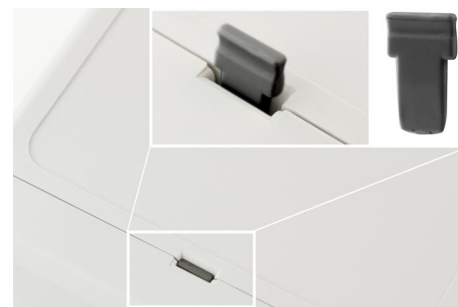

Unique, innovative, versatile enclosure made of ABS or polycarbonate UL 94 V0

Bocube consists of few parts, so it can easily be mounted by hand. Open it by means of a screwdriver (size 3).

All enclosures have a recessed area in the lid for mounting membrane keypads.

The hinged catch ensures that the lid is captive and can be used ideally as a display enclosure.

As an alternative to the hinged catch, the enclosures can be screwed. The hinged catch conceals the screws.

Wall brackets can be used for all Bocube sizes and are screwed into the drilling holes on the back of the enclosure base.

The blanking plugs allow the hinged side to be selected as required.

Rectangular front panels or PCBs can be mounted in the base (by using distance bolts) and in the lid.