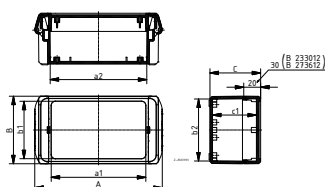

Scope of delivery: Lid and base, hinged quick-release catches