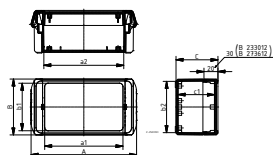

Scope of delivery: Lid and base, hinged quick-release catches

Note: Material shrinkage may result in ABS enclosures being approx. 0.1 – 0.25 % larger.

* = Available on request